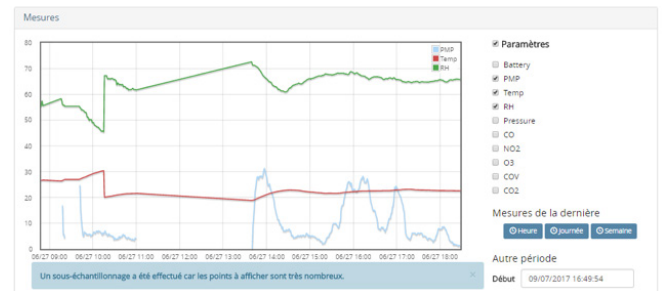

+ APPLICATIONS

- ✓ **Environmental monitoring**
Air, water, noise, electromagnetic waves, meteorology, radioactivity, etc.
- ✓ **Smart Factories**
Industrial process control, metering, servo systems, traceability etc.
- ✓ **Smart Grid**
Resources management, energy consumption management, waste treatment, water treatment, etc.
- ✓ **Smart Building**
Technical building management
- ✓ **Smart Cities**
Consolidation of urban data

ECOMSAAS

SERVICE PLATFORM FOR CONNECTED SYSTEMS

Interface

Index interface

Air quality monitoring with Ecomzen, Ecomsmart and Ecomlite

Scientific interface

Control of all types of environmental and operational data sensors